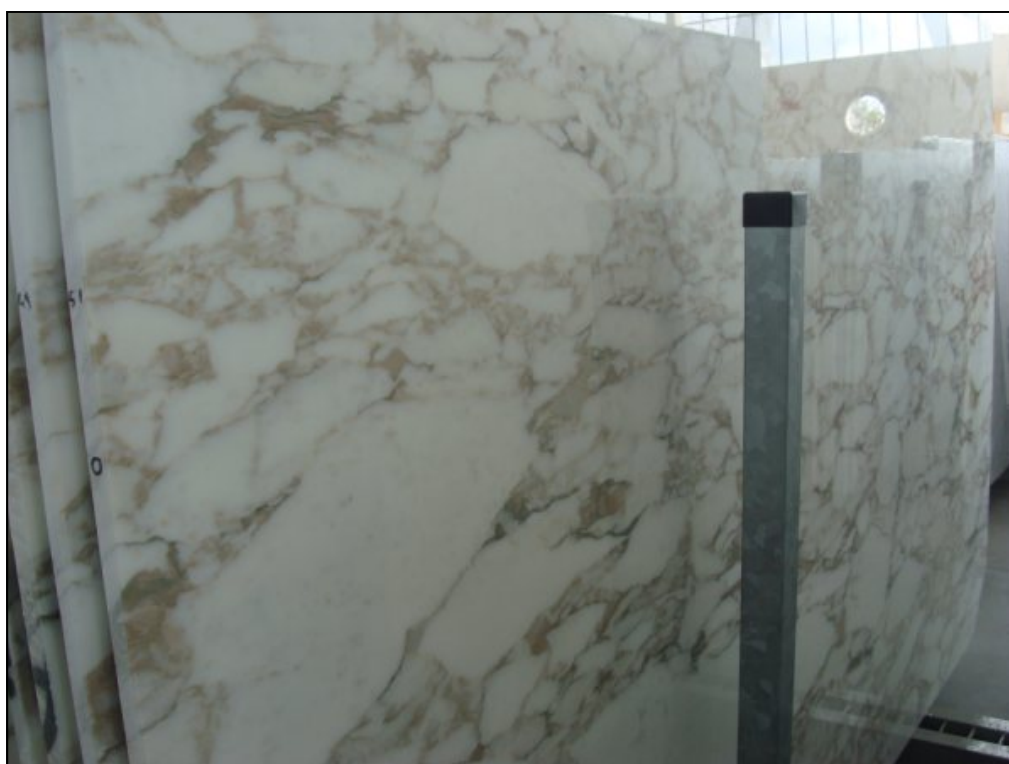

www.marmorama.es

INTERESTED IN THIS PRODUCT ? [Click here](#)

ITL-025	CALACATTA OVULO BROWN FIRST EXTRA CHOICE
SIZE	Slabs 2 & 3 cm - 330x200
RANGE	POLISHED
QUANTITY	Constant Production
REMARKS	

www.marmorama.es

INTERESTED IN THIS PRODUCT ? [Click here](#)

ITL-025	CALACATTA OVULO BROWN FIRST EXTRA CHOICE
SIZE	Slabs 2 & 3 cm - 330x200
RANGE	POLISHED
QUANTITY	Constant Production
REMARKS	

The images displayed are not contractually binding. The photos may vary depending on weather and environmental conditions in which they are performed. The similarity to the real product is virtually identical.

www.marmorama.es

INTERESTED IN THIS PRODUCT ? [Click here](#)

ITL-025	CALACATTA OVULO BROWN FIRST EXTRA CHOICE
SIZE	Slabs 2 & 3 cm - 330x200
RANGE	POLISHED
QUANTITY	Constant Production
REMARKS	

The images displayed are not contractually binding. The photos may vary depending on weather and environmental conditions in which they are performed. The similarity to the real product is virtually identical.