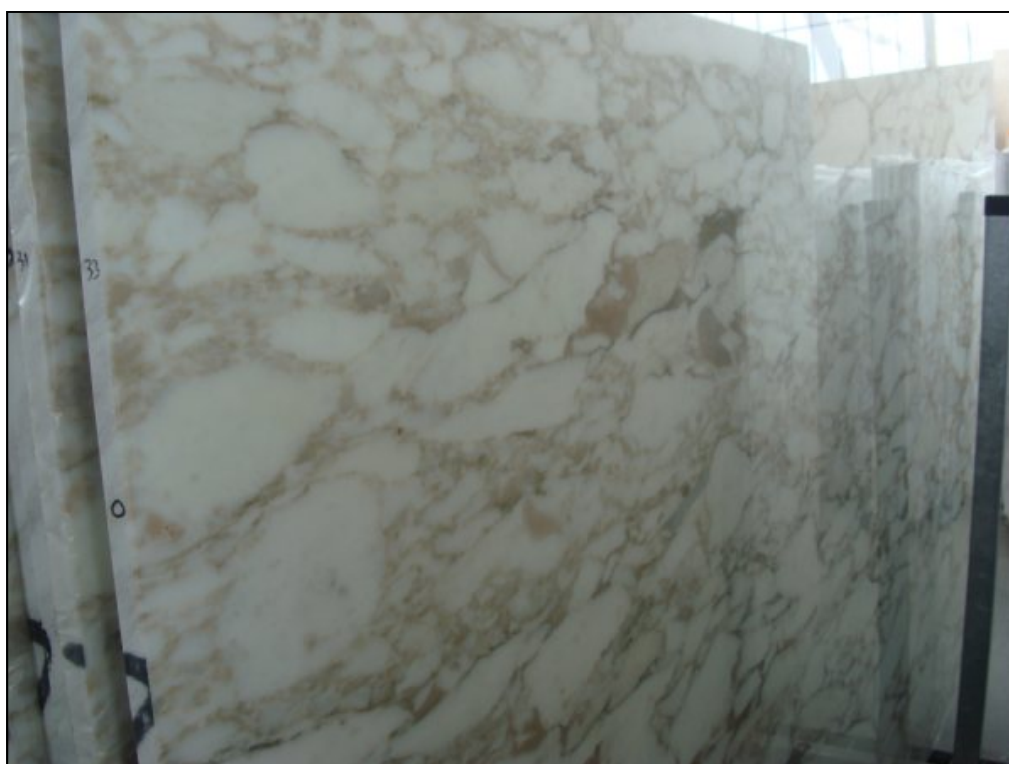

INTERESTED IN THIS PRODUCT ? [Click here](#)

ITL-025	CALACATTA OVULO BROWN FIRST EXTRA CHOICE
SIZE	Slabs 2 & 3 cm - 330x200
RANGE	POLISHED
QUANTITY	Constant Production
REMARKS	

The images displayed are not contractually binding. The photos may vary depending on weather and environmental conditions in which they are performed. The similarity to the real product is virtually identical.

www.marmorama.es

INTERESTED IN THIS PRODUCT ? [Click here](#)

ITL-025	CALACATTA OVULO BROWN FIRST EXTRA CHOICE
SIZE	Slabs 2 & 3 cm - 330x200
RANGE	POLISHED
QUANTITY	Constant Production
REMARKS	

The images displayed are not contractually binding. The photos may vary depending on weather and environmental conditions in which they are performed. The similarity to the real product is virtually identical.