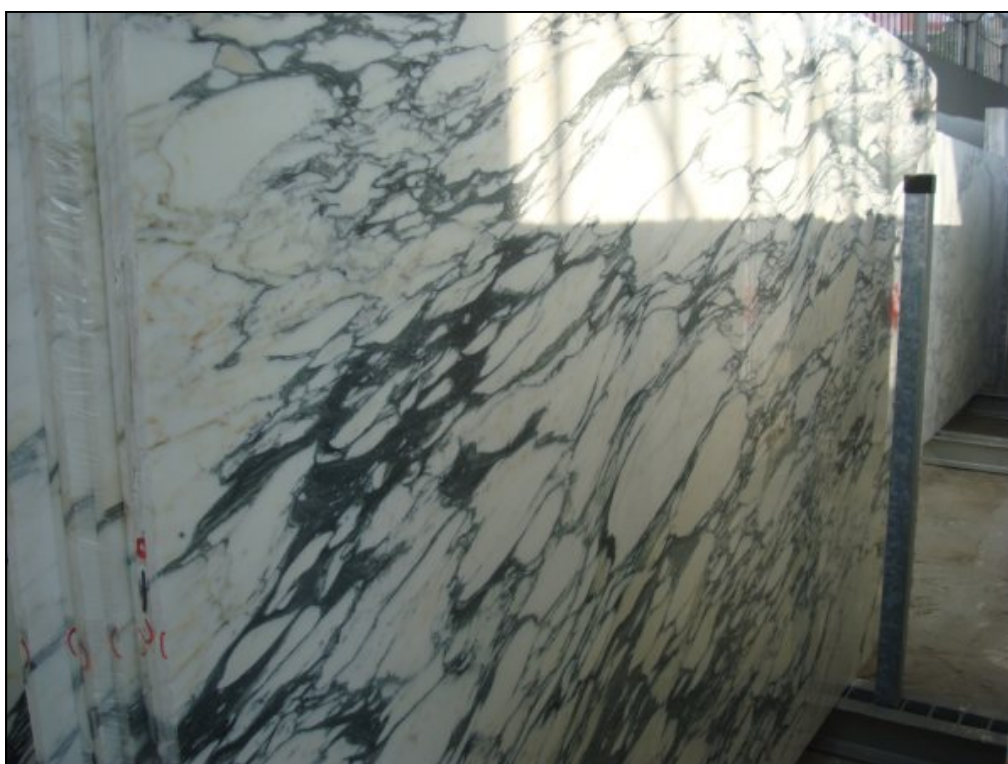

INTERESTED IN THIS PRODUCT ? [Click here](#)

ITL-023	ARABESCATO CERVAIOLE FIRST EXTRA CHOICE
SIZE	Slabs 2 & 3 cm
RANGE	POLISHED
QUANTITY	Constant Production
REMARKS	

The images displayed are not contractually binding. The photos may vary depending on weather and environmental conditions in which they are performed. The similarity to the real product is virtually identical.

www.marmorama.es

INTERESTED IN THIS PRODUCT ? [Click here](#)

ITL-023	ARABESCATO CERVAIOLE FIRST EXTRA CHOICE
SIZE RANGE	Slabs 2 & 3 cm POLISHED
QUANTITY	Constant Production
REMARKS	

The images displayed are not contractually binding. The photos may vary depending on weather and environmental conditions in which they are performed. The similarity to the real product is virtually identical.