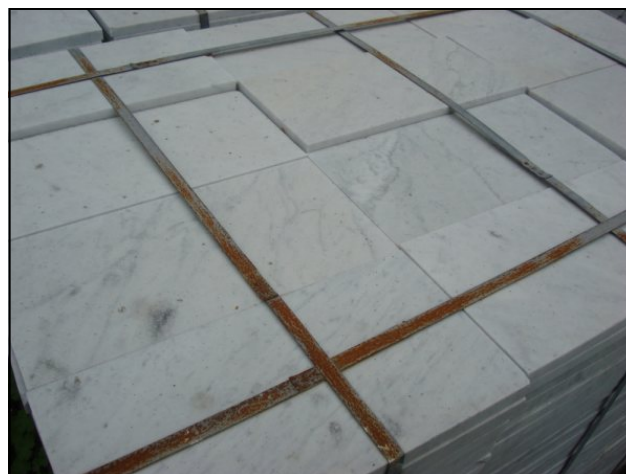

INTERESTED IN THIS PRODUCT ? [Click here](#)

ITL-014	WHITE CARRARA GIOIA
SIZE	40x20x2 cm
RANGE	UNPOLISHED
QUANTITY	2.800 m2
REMARKS	

www.marmorama.es

INTERESTED IN THIS PRODUCT ? [Click here](#)

ITL-014	WHITE CARRARA GIOIA
SIZE	40x20x2 cm
RANGE	UNPOLISHED
QUANTITY	2.800 m2
REMARKS	