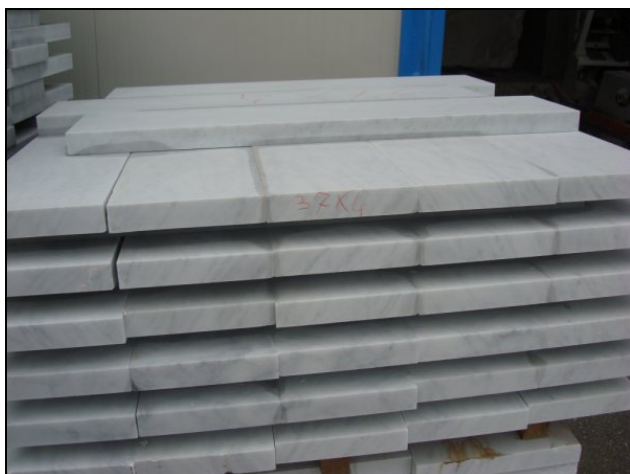

www.marmorama.es

INTERESTED IN THIS PRODUCT ? [Click here](#)

ITL-010	WHITE CARRARA GIOIA - Window Sills
SIZE	36"-37" x 9"-10"-12" x 3.9 cm THICK
RANGE	UNPOLISHED
QUANTITY	1000 m2
REMARKS	

The images displayed are not contractually binding. The photos may vary depending on weather and environmental conditions in which they are performed. The similarity to the real product is virtually identical.